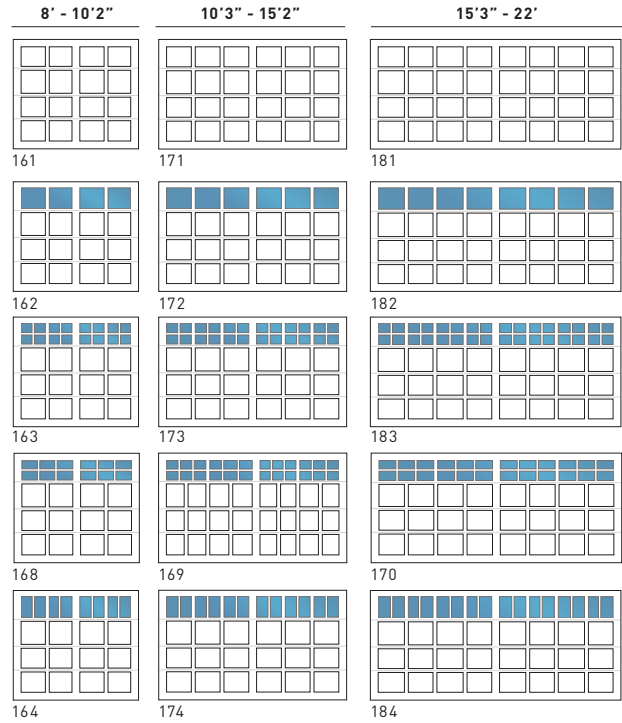

# PINNACLE PANEL STYLES

ALUMINUM ONLY

ALUMINUM ONLY

	8' - 10'2"	10'3" - 15'2"	15'3" - 22'	8' - 10'2"	10'3" - 15'2"	15'3" - 22'	
FULL HEIGHT							
	61	71	81	11	21	31	
	NO ARCH						
62		72	82	12	22	32	
63		73	83	13	23	33	
68		69	70	18	19	20	
64		74	84	14	24	34	
SINGLE ARCH							
		65	75	85	15	25	35
	66	76	86	16	26	36	
	67	77	87	17	27	37	
DOUBLE ARCH							
			88	28	38		
			89	29	39		
CHICAGO							
	8	9	10	18	19	20	

## ALUMINUM / STEEL

FULL HEIGHT

NO ARCH

## ALUMINUM ONLY

SINGLE ARCH

DOUBLE ARCH

### MEASUREMENTS:

8'-10'2" widths = [2438-3099]  
 10'3"-15'2" widths = [3124-4623]  
 15'3"-22' widths = [4648 - 6706]