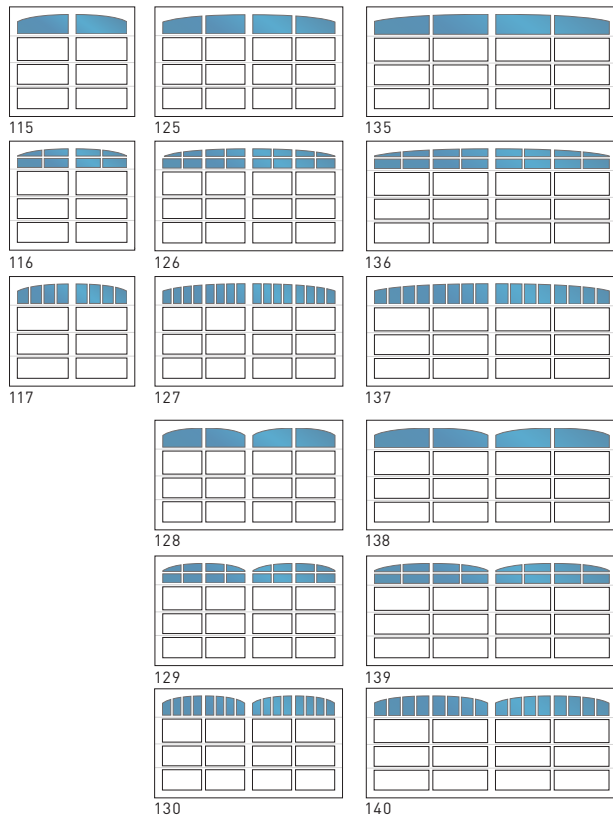

ALUMINUM ONLY